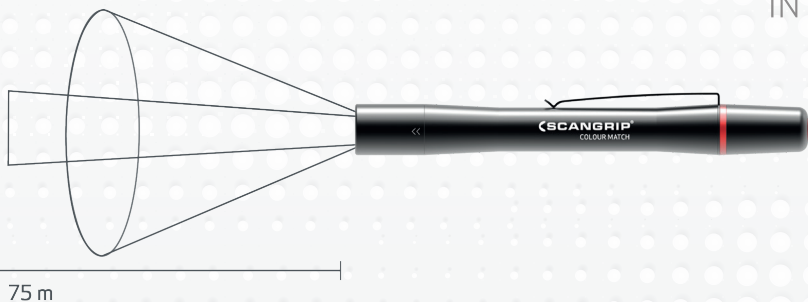

## MATCHPEN

A small penlight easy to carry and always at hand in the pocket. The light output is very powerful with excellent colour recognition properties. With focus function for concentrated and focused light beam ranging from 10° to 70°. IP54 class. 2xAAA batteries are included.

### TECHNICAL SPECIFICATIONS

Ultra high CRI LED  
 95 CRI  
 4000 KELVIN  
 300-4000 lux  
 100 lumen  
 10°-70° beam angle  
 2h operating time  
 2 X AAA/1.5V Alkaline  
 IP54

DESIGNED BY  
 SCANGRIP  
 IN DENMARK