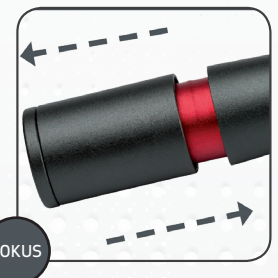

# MATCHPEN

A pen-size detailing flashlight

## MATCHPEN

A small penlight easy to carry and always at hand in the pocket. The light output is very powerful with excellent colour recognition properties. With focus function for concentrated and focused light beam ranging from 10° to 70°. IP54 class. 2xAAA batteries are included.

### TECHNICAL SPECIFICATIONS

Ultra high CRI LED  
 95 CRI  
 4000 KELVIN  
 300-4000 lux  
 100 lumen  
 10°-70° beam angle  
 2h operating time  
 2 X AAA/1.5V Alkaline  
 IP54

DESIGNED BY  
 SCANGRIP  
 IN DENMARK